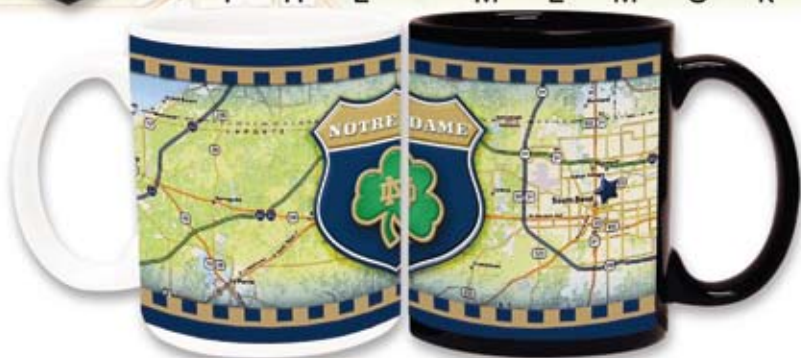

"Road To..." MUGS

THE MEMORY COMPANY

NOTRE DAME

AVAILABLE IN 11 OZ. AND 15 OZ. WHITE AND BLACK MUGS

STYLE # 986
11 OZ. WHITE MUG

- Size: 3.75" H x 4.75" W
- Case Pack: 6

STYLE # 988
11 OZ. BLACK MUG

- Size: 3.75" H x 4.75" W
- Case Pack: 6

STYLE # 987
15 OZ. WHITE MUG

- Size: 4.625" H x 5.25" W
- Case Pack: 6

STYLE # 989
15 OZ. BLACK MUG

- Size: 4.625" H x 5.25" W
- Case Pack: 6

ALABAMA

ARIZONA

ARIZONA STATE

ARKANSAS